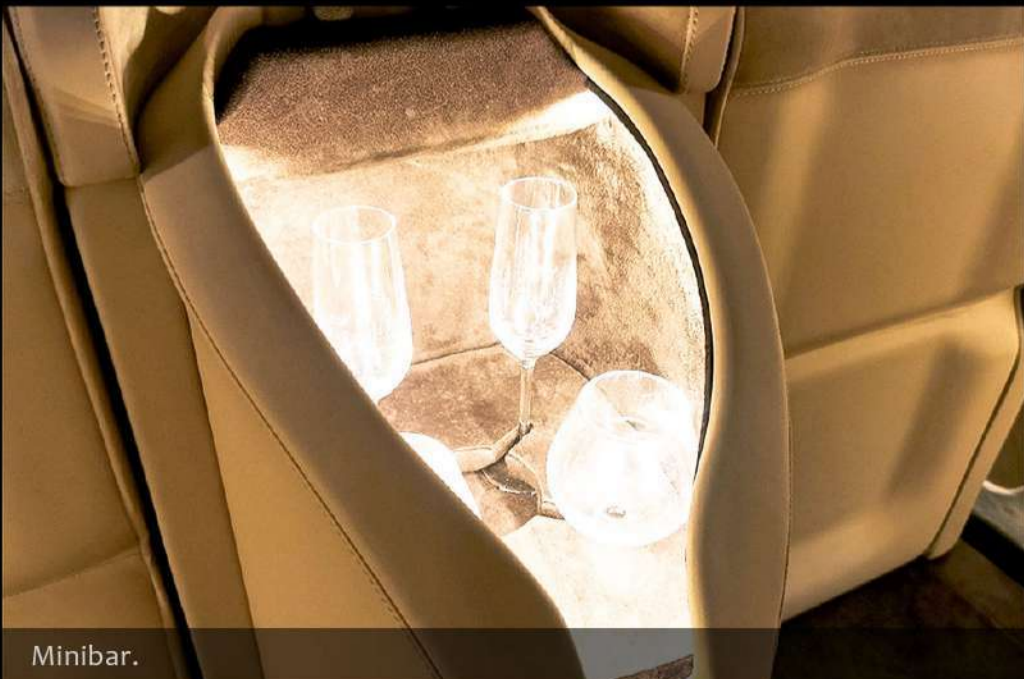

OPTIONAL LIST

Conference Call + Keyboard
Air Purifier
Wireless Charger
Extra Carpet
Bluetooth Keyboard
Curtain

Lombardi's Captain Seat + Electrical Sliding.

Retractable 40 Inch FHD TV.

Retractable Glass Partition.

Legrest on VIP Wall.

Motorized Reclining System.

Center Console.

Folding Table.

Minibar.

Ambient Light and Side Armrest.

Front Seat Leather Covered.

Nappa Wollsdorf Premium Leather.

Cabin Control and Intercom.

Android Multimedia and HP Charging.

Apple TV.

Digital TV.

Premium Audio with Subwoofer

Two 220 V Charging Ports.

ALLEGRA
SEAT PACKAGE

SPECIFICATION