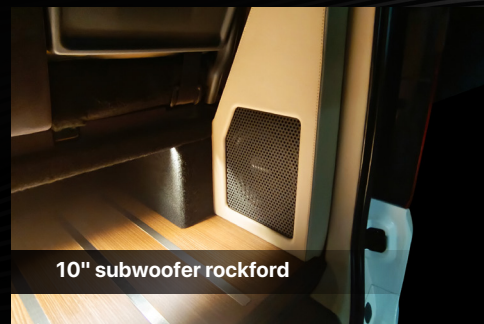

10" subwoofer rockford